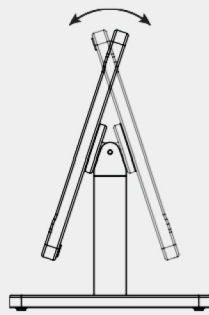

EASY Stand is an elegant tablet stand. It is made from high-grade precisely machined aluminium, with smoothly anodized surface finishing.

Product characteristics

adjustable display position

adjustable display angle

lightning plug hidden in the casing

tablet secured with a cylinder lock

Compatible devices and specifications

compatible devices	iPad Air, iPad Air 2, iPad 9.7 (5th gen.), iPad 9.7 (6th gen.), iPad Pro (1st gen.)	iPad Pro (2nd gen.), iPad Air (3rd gen.)	iPad Pro (1st gen.), iPad Pro (2nd gen.)
screen size			
material	precisely machined and anodized aluminium		
high/width/length	257/174/324	261/178,4/327	300,3/224,9/341
weight			