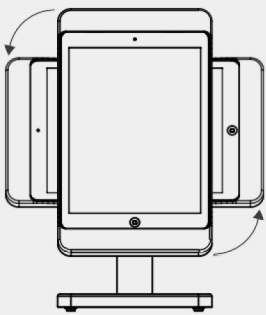

EASY Stand is an elegant tablet stand. It is made from high-grade precisely machined aluminium, with smoothly anodized surface finishing.

Product characteristics

adjustable display position

adjustable display angle

lightning plug hidden in the casing

tablet secured with a cylinder lock

Compatible devices and specifications

compatible devices	iPad Air, iPad Air 2, iPad 9.7 (5th gen.), iPad 9.7 (6th gen.), iPad Pro (1st gen.)	iPad Pro (2nd gen.), iPad Air (3rd gen.)	iPad Pro (1st gen.), iPad Pro (2nd gen.)
screen size			
material	precisely machined and anodized aluminium		
high/width/length	257/174/324	261/178,4/327	300,3/224,9/341
weight			