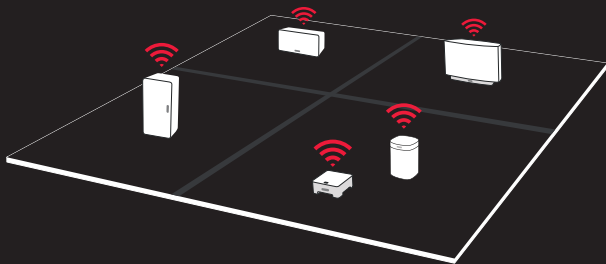

SONOS

QUICKSTART GUIDE

PLAY:1

SET IT UP

To add a SONOS PLAY:1™ to an existing Sonos system just plug it in and select Add a Sonos Component from the Settings menu on your handheld controller, or select Add a Sonos Component from the Manage menu when using the Sonos Controller for Mac or PC.

To set up a new SONOS system, turn to steps 1-4.

www.sonos.com/support/PLAY1

1

CONNECT...

- A** - THE SONOS PLAY:1 TO YOUR ROUTER WITH AN ETHERNET CABLE, OR
- B** - A SONOS BRIDGE TO YOUR ROUTER IF YOU PREFER TO USE THE SONOS PLAY:1 WIRELESSLY

**2**

PLACE ADDITIONAL SONOS COMPONENTS IN THE ROOMS OF YOUR CHOICE AND APPLY POWER (OPTIONAL)

YOU WILL BE PROMPTED TO ADD THEM TO YOUR SONOS SYSTEM IN STEP 3.

3

DOWNLOAD A SONOS CONTROLLER APP

FOLLOW THE PROMPTS TO SET UP YOUR SONOS SYSTEM. ADD THE BRIDGE OR PLAY:1 THAT'S CONNECTED TO YOUR ROUTER BEFORE ADDING OTHER COMPONENTS.