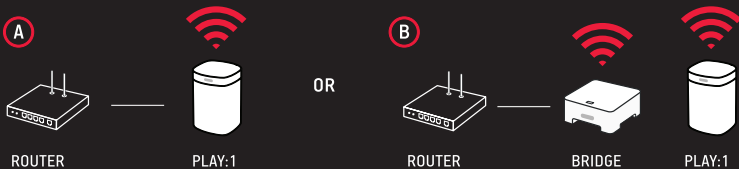

SONOS

QUICKSTART GUIDE

PLAY:1

SET IT UP

To add a SONOS PLAY:1™ to an existing Sonos system just plug it in and select Add a Sonos Component from the Settings menu on your handheld controller, or select Add a Sonos Component from the Manage menu when using the Sonos Controller for Mac or PC.

To set up a new SONOS system, turn to steps 1-4.

www.sonos.com/support/PLAY1

1

CONNECT...

- A** - THE SONOS PLAY:1 TO YOUR ROUTER WITH AN ETHERNET CABLE, OR
- B** - A SONOS BRIDGE TO YOUR ROUTER IF YOU PREFER TO USE THE SONOS PLAY:1 WIRELESSLY

**2**

PLACE ADDITIONAL SONOS COMPONENTS IN THE ROOMS OF YOUR CHOICE AND APPLY POWER (OPTIONAL)

YOU WILL BE PROMPTED TO ADD THEM TO YOUR SONOS SYSTEM IN STEP 3.

3

DOWNLOAD A SONOS CONTROLLER APP

FOLLOW THE PROMPTS TO SET UP YOUR SONOS SYSTEM. ADD THE BRIDGE OR PLAY:1 THAT'S CONNECTED TO YOUR ROUTER BEFORE ADDING OTHER COMPONENTS.